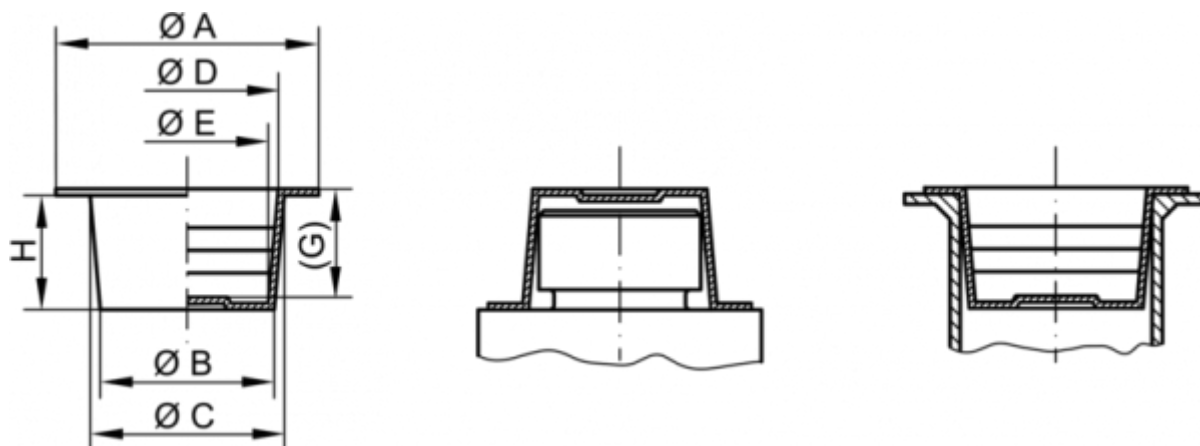

Data Sheet

Article number: 59GPN620U29B

Description: KLEE Universal plugs GPN 620 U 29 B

Measures

A = 54
B = 36.4
C = 40.2
D = 38.4
E = 34.5
G = 21
H = 22